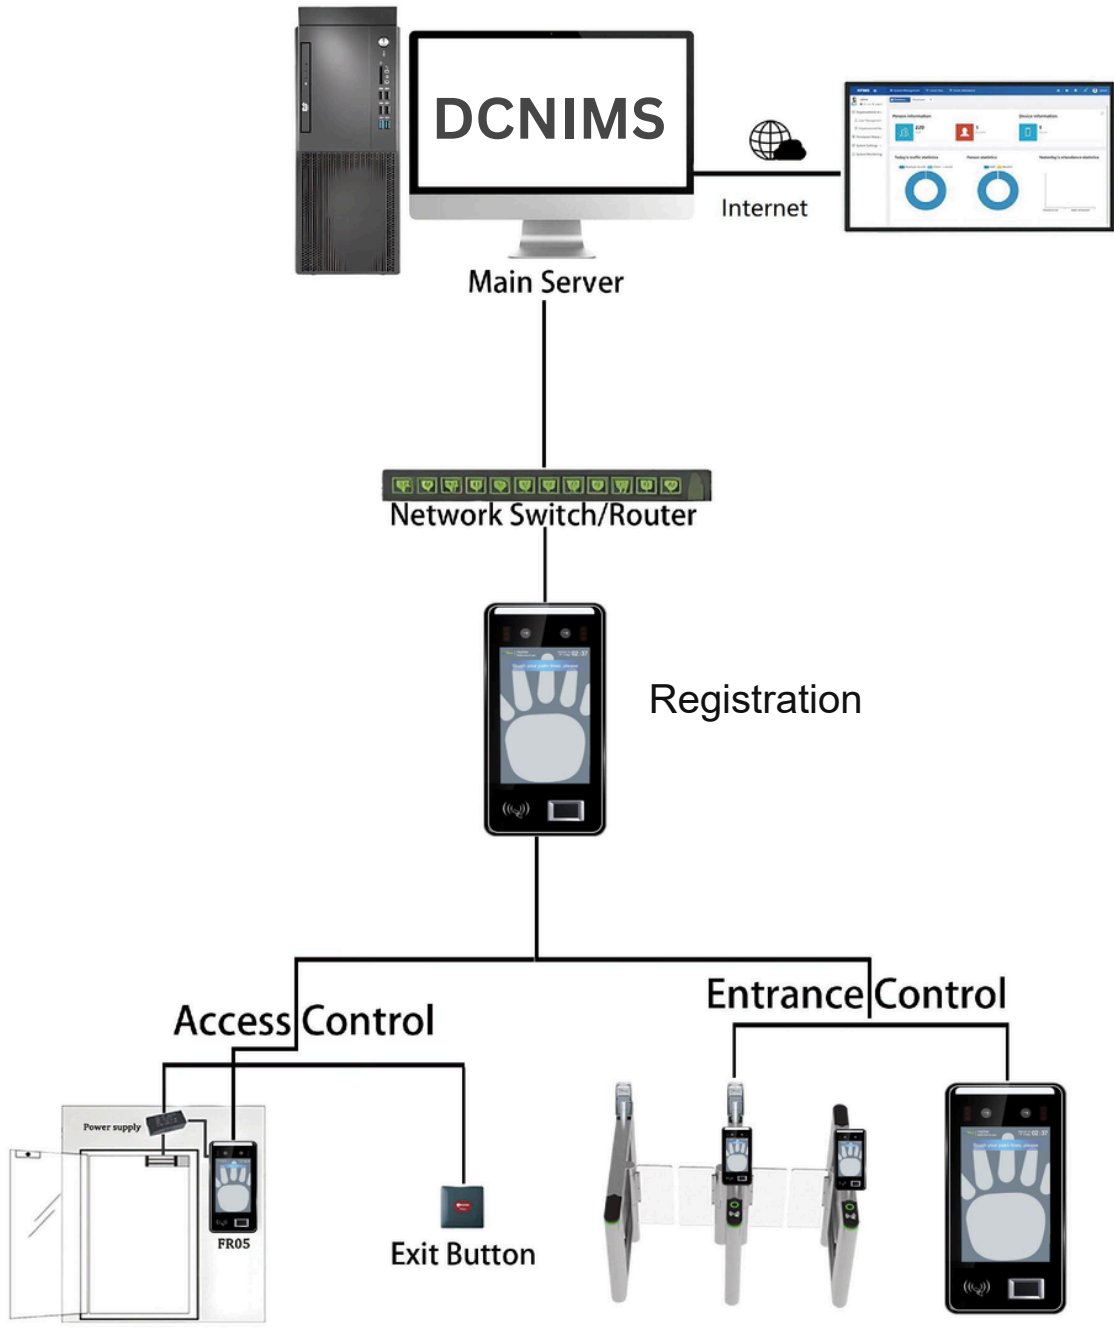

DCN-FR05

Face Palm Vein
Fingerprint Attendance
Access Control Terminal

Android

Face

Card

Palm Vein

WIFI

Fingerprint

DCN-FR05

FR05 is DCNSecurity new design product, itsupport 5 inch touch screen, TCP/IP, wifi with card, face, palm vein, fingerprint recognition, it can detect person simultaneously shown on the screen and with cloud management software.

Features:

- Android 11 System
- Face/Fingerprint/Palm Vein Recognition
- Support LAN and Cloud
- 5 inch Touch Screen
- Adjustable Detecting Distance
- FAP10 Fingerprint Scanner
- Cloud Management Software

Specifications

Screen	5 inch touch screen
Dimension	200*91.2*17.05mm
Installation Method	Wall Mounting
PowerConsumption	DC 12v
Working Humidity	10-60°
Power Supply	5W MAX
Biometric:	Face/Fingerprint/Palm Vein
NFC Card	Support
Face Capacity	20,000
Facial Recognition	0.5M
Card Capacity	20,000
OS	Android 11
RAM	2GB
ROM	32GB
Serial communication interface	RS485,RS232/RFID
Relay Out	NC, NO and COM
Wiegand Interface	Support wiegand26/34 outpt
POE	Support (Optional)