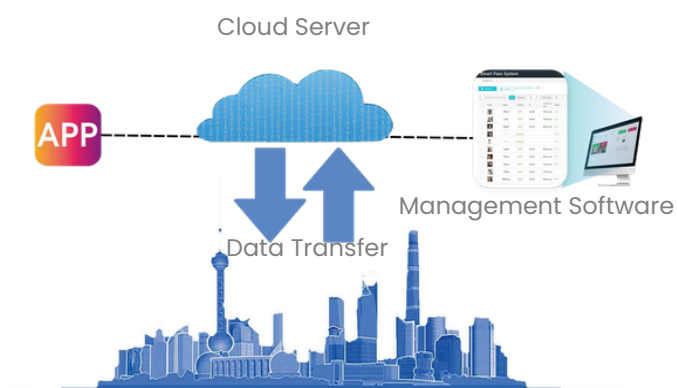

DCN-FR05

FR05 is DCNSecurity new design product, itsupport 5 inch touch screen, TCP/IP, wifi with card, face, palm vein, fingerprint recognition, it can detect person simultaneously shown on the screen and with cloud management software.

Specifications

Screen	5 inch touch screen
Dimension	200*91.2*17.05mm
Installation Method	Wall Mounting
PowerConsumption	DC 12v
Working Humidity	10-60°
Power Supply	5W MAX
Biometric:	Face/Fingerprint/Palm Vein
NFC Card	Support
Face Capacity	20,000
Facial Recognition	0.5M
Card Capacity	20,000
OS	Android 11
RAM	2GB
ROM	32GB
Serial communication interface	RS485,RS232/RFID
Relay Out	NC, NO and COM
Wiegand Interface	Support wiegand26/34 outpt
POE	Support (Optional)

- Face
- Palm Vein
- Fingerprint
- Card

CLOUD SOFTWARE MANAGEMENT

- Employee Management
- Attendance Records
- Attendance Settings
- Blacklist Management
- Visitor Management
- Passage Records
- Ad Settings
- Capture Records