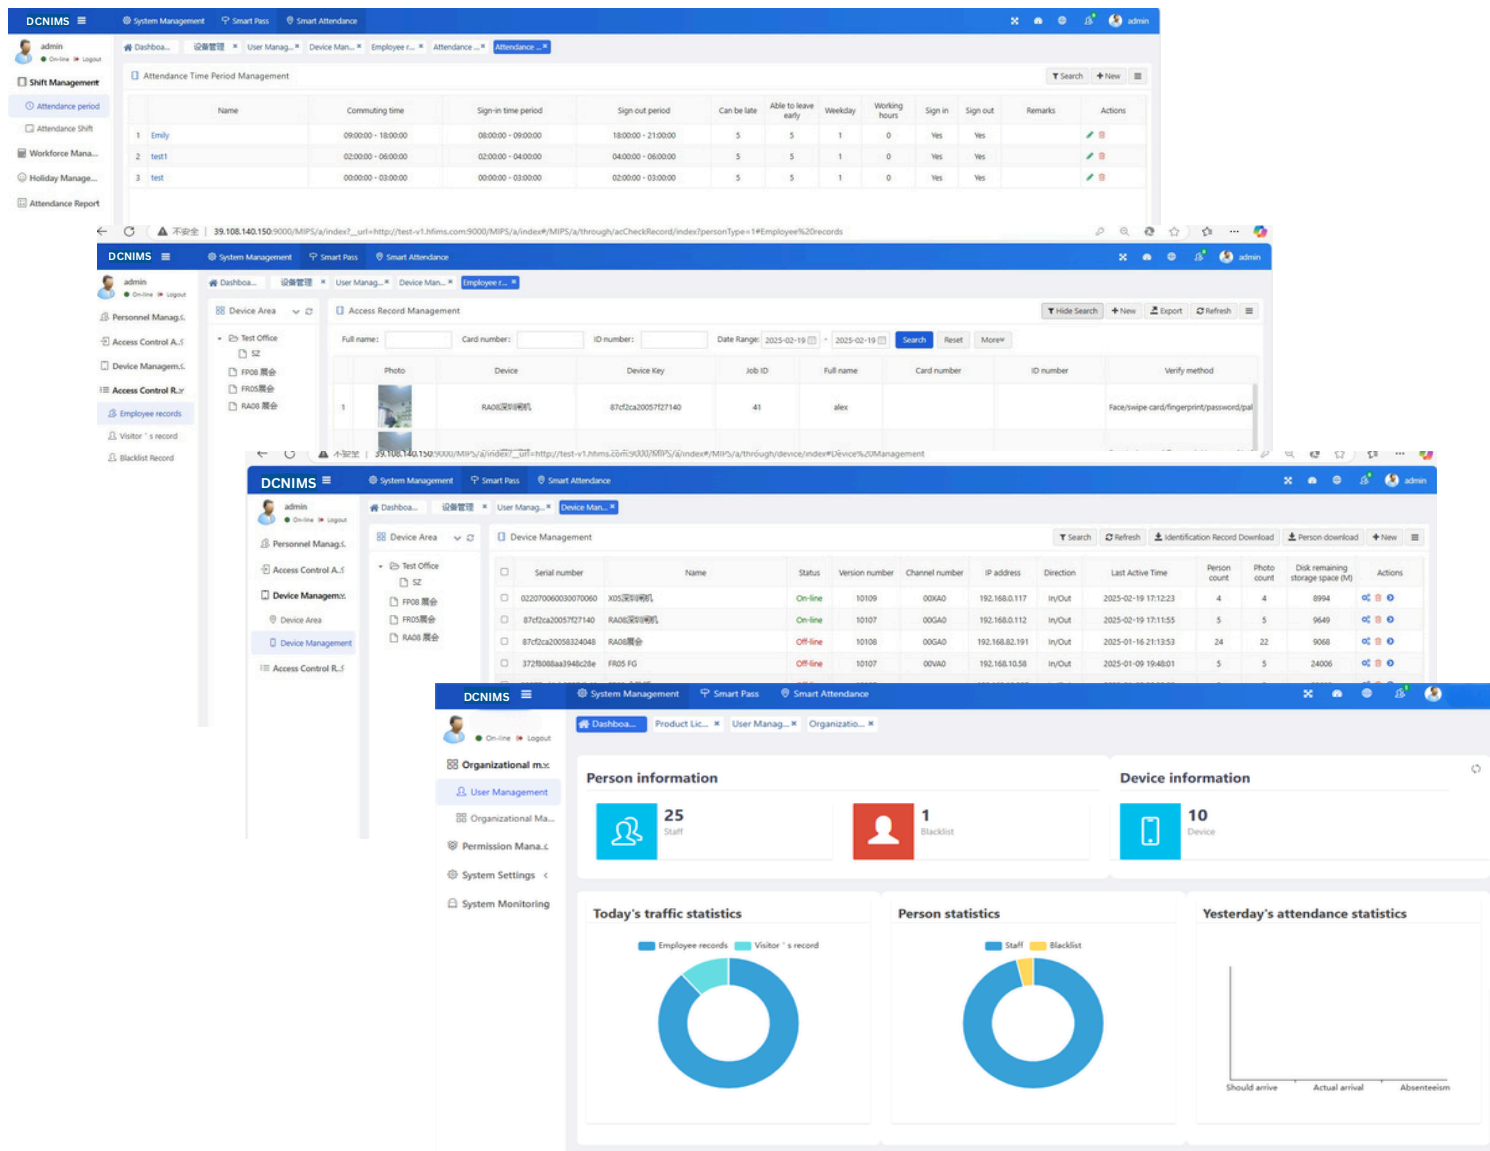

DCN-FR05

FR05 is DCNSecurity new design product, itsupport 5 inch touch screen, TCP/IP, wifi with card, face, palm vein, fingerprint recognition, it can detect person simultaneously shown on the screen and with cloud management software.

Features:

- Android 11 System
- Face/Fingerprint/Palm Vein Recognition
- Support LAN and Cloud
- 5 inch Touch Screen
- Adjustable Detecting Distance
- FAP10 Fingerprint Scanner
- Cloud Management Software

Specifications

Screen	5 inch touch screen
Dimension	200*91.2*17.05mm
Installation Method	Wall Mounting
PowerConsumption	DC 12v
Working Humidity	10-60°
Power Supply	5W MAX
Biometric:	Face/Fingerprint/Palm Vein
NFC Card	Support
Face Capacity	20,000
Facial Recognition	0.5M
Card Capacity	20,000
OS	Android 11
RAM	2GB
ROM	32GB
Serial communication interface	RS485,RS232/RFID
Relay Out	NC, NO and COM
Wiegand Interface	Support wiegand26/34 outpt
POE	Support (Optional)

- Face
- Palm Vein
- Fingerprint
- Card

CLOUD SOFTWARE MANAGEMENT

- Employee Management
- Attendance Records
- Attendance Settings
- Blacklist Management
- Visitor Management
- Passage Records
- Ad Settings
- Capture Records