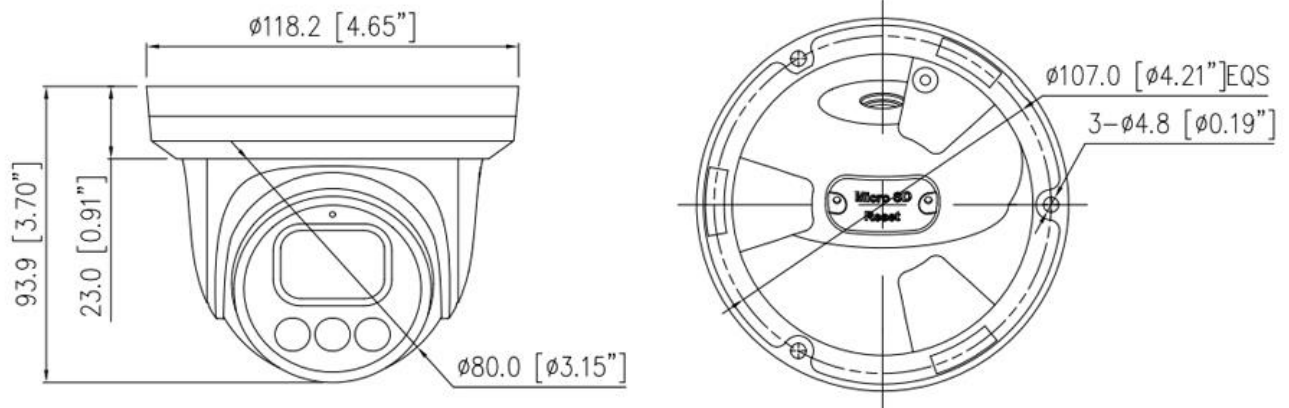

Dimensions (mm)

Accessories

Optional: